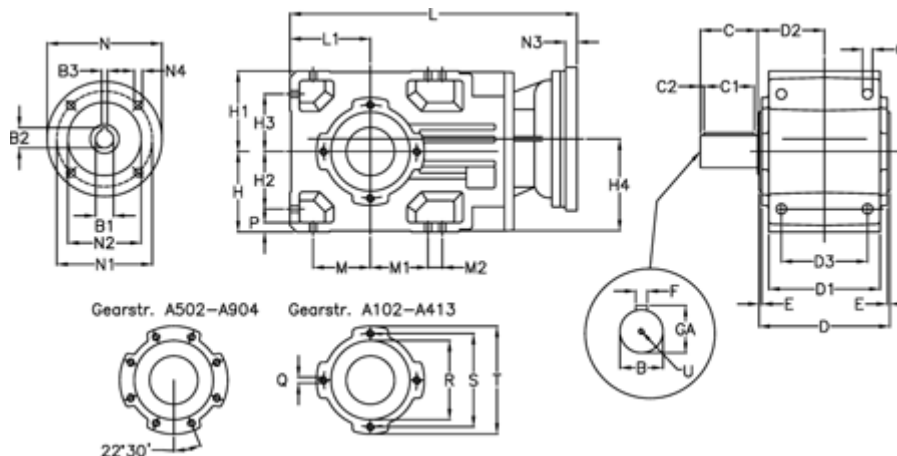

Article number: 29600202121225
 Description: Bevel helical gearbox
 A202UR-21,2-P71B5

Measures

B = 30	D1 = 110	H1 = 80	M2 = 0	Q = M8x15
B1 = 14	D2 = 73.0	H2 = 60	N = 160	R = 95
B2 = 16.3	D3 = 90	H3 = 60	N1 = 130	S = 115
B3 = 5	Description = A202UR-xx-P71 B5	H4 = 93.0	N2 = 110	T = 140
C = 60	E = 3.0	L = 306.0	N3 = -	U = M10x22
C1 = 50	F = 10	L1 = 80	N4 = M8x16	
C2 = 5.0	GA = 33	M = 60	O = 9.5	
D = 136	H = 80	M1 = 60	P = 9	